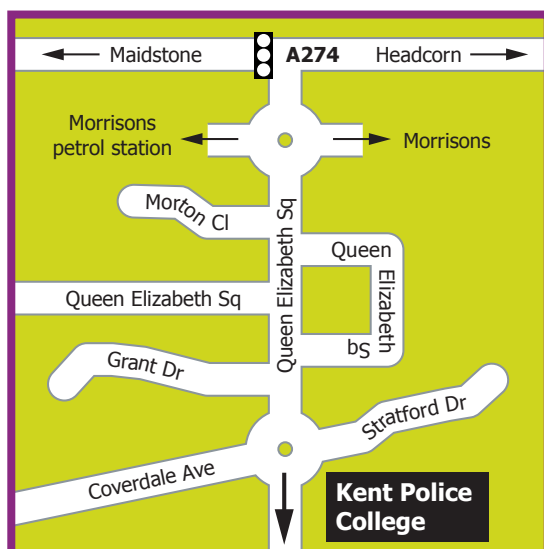

## What's on:

- Watch police dogs in action plus public order demonstrations.
- Collect evidence at our crime scene or watch as emergency services work together in a crash display on our skid pan.
- See if you can tell a real gun from a fake one and find out how we test officers are fit for the job.
- Get tips on road safety and meet our marine, motorcycle, helicopter and crash investigation teams.
- Visit our Stay Safe zone for advice on keeping your family, your valuables and your home safe this summer.
- Find out about the latest job and volunteering opportunities.
- Meet local officers and find out how we work with partner agencies to keep Kent safe.

**Kent  
Police**

## Getting there

Kent Police Training School is located in Coverdale Avenue, Maidstone. Free event parking is available via Lansdown Avenue (road immediately next to police HQ). For sat nav directions use ME15 9DP. From M2/M20 travel via New Cut Road and Willington Street to avoid Maidstone town centre. Buses operate regularly along Sutton Road. The College is situated in a residential area. Public must use the car park provided and show consideration to local residents (don't block driveways).